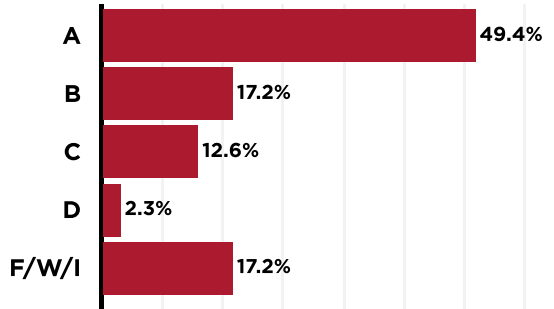

Grade Distribution