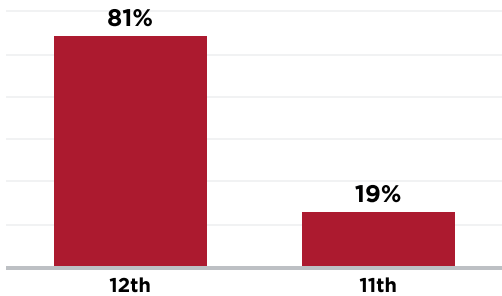

### Credit Hours Earned

### Tuition Cost

**\$12,409**

Cost of Tuition

**\$57,597**

Saved by Families (approx.)

### Grade Level