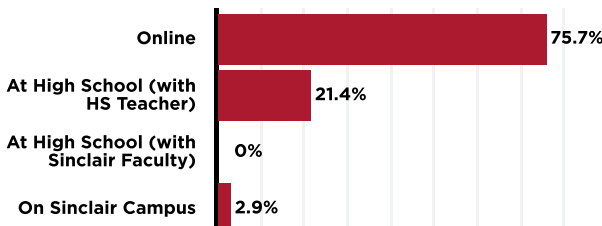

Course Modality

Top 5 Most Popular Classes

- ENG 1101 English Composition I
- ENG 1201 English Composition II
- PSY 1100 General Psychology
- SOC 1101 Introduction to Sociology
- CHE 1311 College Chemistry I