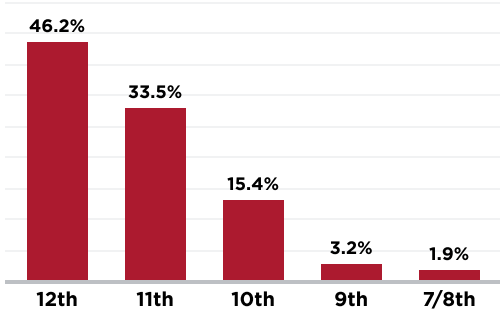

SINCLAIR COLLEGE COLLEGE CREDIT PLUS FAST FACTS

Sample High School 2

Academic Year 2024-25

CCP Enrollment

Credit Hours Earned

Tuition Cost

\$82,489

Cost of Tuition

\$289,285

Saved by Families (approx.)

Grade Level

Grade Distribution

Course Modality

Top 5 Most Popular Classes

- ENG 1101 English Composition I
- PSY 1100 General Psychology
- ENG 1201 English Composition II
- SOC 1101 Introduction to Sociology
- ASL 1111 Beginning American Sign Language I