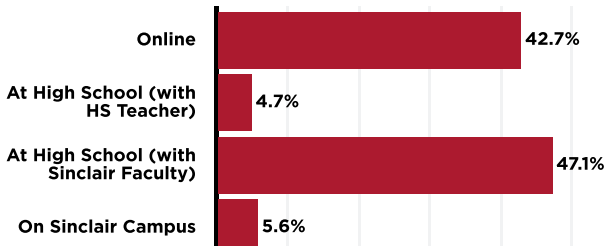

\$289,285

Saved by Families (approx.)

Grade Level

Grade Distribution

Course Modality

Top 5 Most Popular Classes

- ENG 1101 English Composition I
- PSY 1100 General Psychology
- ENG 1201 English Composition II
- SOC 1101 Introduction to Sociology
- ASL 1111 Beginning American Sign Language I