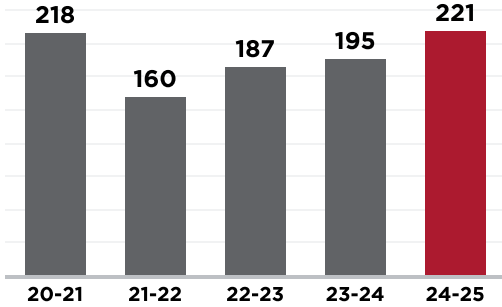

SINCLAIR COLLEGE COLLEGE CREDIT PLUS FAST FACTS

Sample High School 2

Academic Year 2024-25

CCP Enrollment

Credit Hours Earned

Tuition Cost

\$82,489

Cost of Tuition

\$289,285

Saved by Families (approx.)

Grade Level

Grade Distribution

Course Modality

Top 5 Most Popular Classes

- ENG 1101 English Composition I
- PSY 1100 General Psychology
- ENG 1201 English Composition II
- SOC 1101 Introduction to Sociology
- ASL 1111 Beginning American Sign Language I