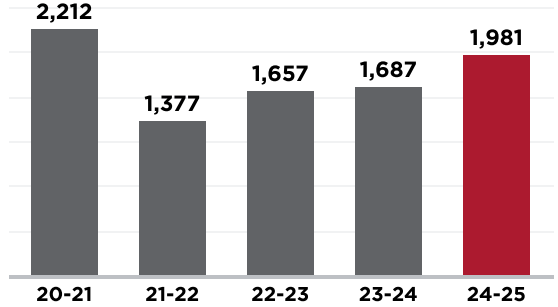

SINCLAIR COLLEGE COLLEGE CREDIT PLUS FAST FACTS

Sample High School 2

Academic Year 2024-25

CCP Enrollment

Credit Hours Earned

Tuition Cost

\$82,489

Cost of Tuition

\$289,285

Saved by Families (approx.)

Grade Level

Grade Distribution

Course Modality

Top 5 Most Popular Classes

- ENG 1101 English Composition I
- PSY 1100 General Psychology
- ENG 1201 English Composition II
- SOC 1101 Introduction to Sociology
- ASL 1111 Beginning American Sign Language I