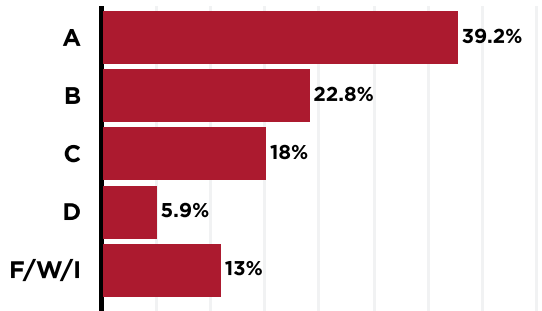

SINCLAIR COLLEGE COLLEGE CREDIT PLUS FAST FACTS

Sample High School 2

Academic Year 2024-25

CCP Enrollment

Credit Hours Earned

Tuition Cost

\$82,489

Cost of Tuition

\$289,285

Saved by Families (approx.)

Grade Level

Grade Distribution

Course Modality

Top 5 Most Popular Classes

- ENG 1101 English Composition I
- PSY 1100 General Psychology
- ENG 1201 English Composition II
- SOC 1101 Introduction to Sociology
- ASL 1111 Beginning American Sign Language I