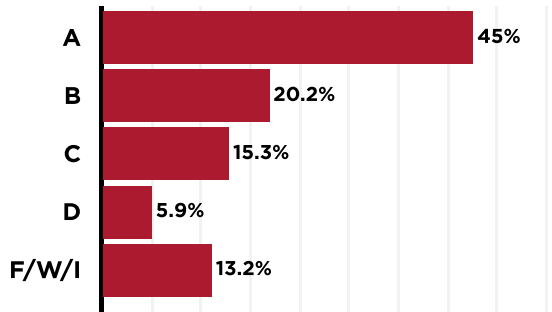

SINCLAIR COLLEGE COLLEGE CREDIT PLUS FAST FACTS

Sample High School 3

Academic Year 2024-25

CCP Enrollment

Credit Hours Earned

Tuition Cost

\$112,699

Cost of Tuition

\$395,230

Saved by Families (approx.)

Grade Level

Grade Distribution

Course Modality

Top 5 Most Popular Classes

- PSY 1100 General Psychology
- ENG 1101 English Composition I
- PLS 1120 American Federal Government
- ISE 1201 Intro to Manufacturing Safety
- ISE 1202 Quality Practices & Measurement for Manufacturing