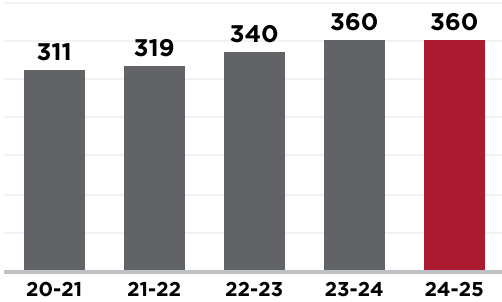

SINCLAIR COLLEGE COLLEGE CREDIT PLUS FAST FACTS

Sample High School 3

Academic Year 2024-25

CCP Enrollment

Credit Hours Earned

Tuition Cost

\$112,699

Cost of Tuition