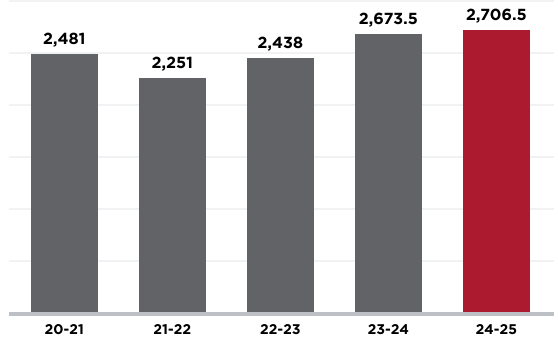

SINCLAIR COLLEGE COLLEGE CREDIT PLUS FAST FACTS

Sample High School 3

Academic Year 2024-25

CCP Enrollment

Credit Hours Earned

Tuition Cost

\$112,699

Cost of Tuition