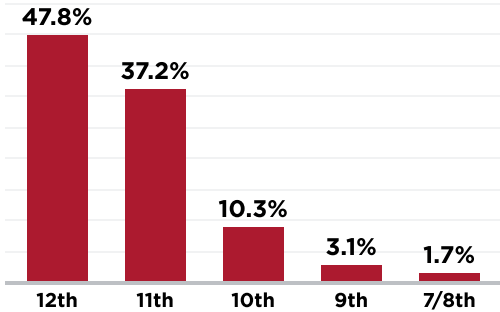

Grade Level