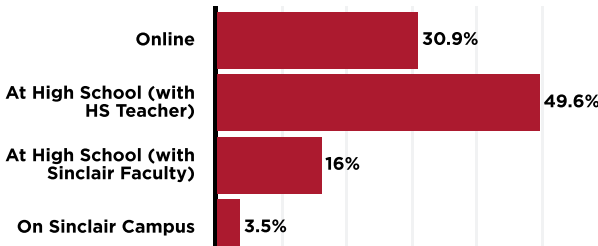

\$395,230

Saved by Families (approx.)

Grade Level

Grade Distribution

Course Modality

Top 5 Most Popular Classes

- PSY 1100 General Psychology
- ENG 1101 English Composition I
- PLS 1120 American Federal Government
- ISE 1201 Intro to Manufacturing Safety
- ISE 1202 Quality Practices & Measurement for Manufacturing